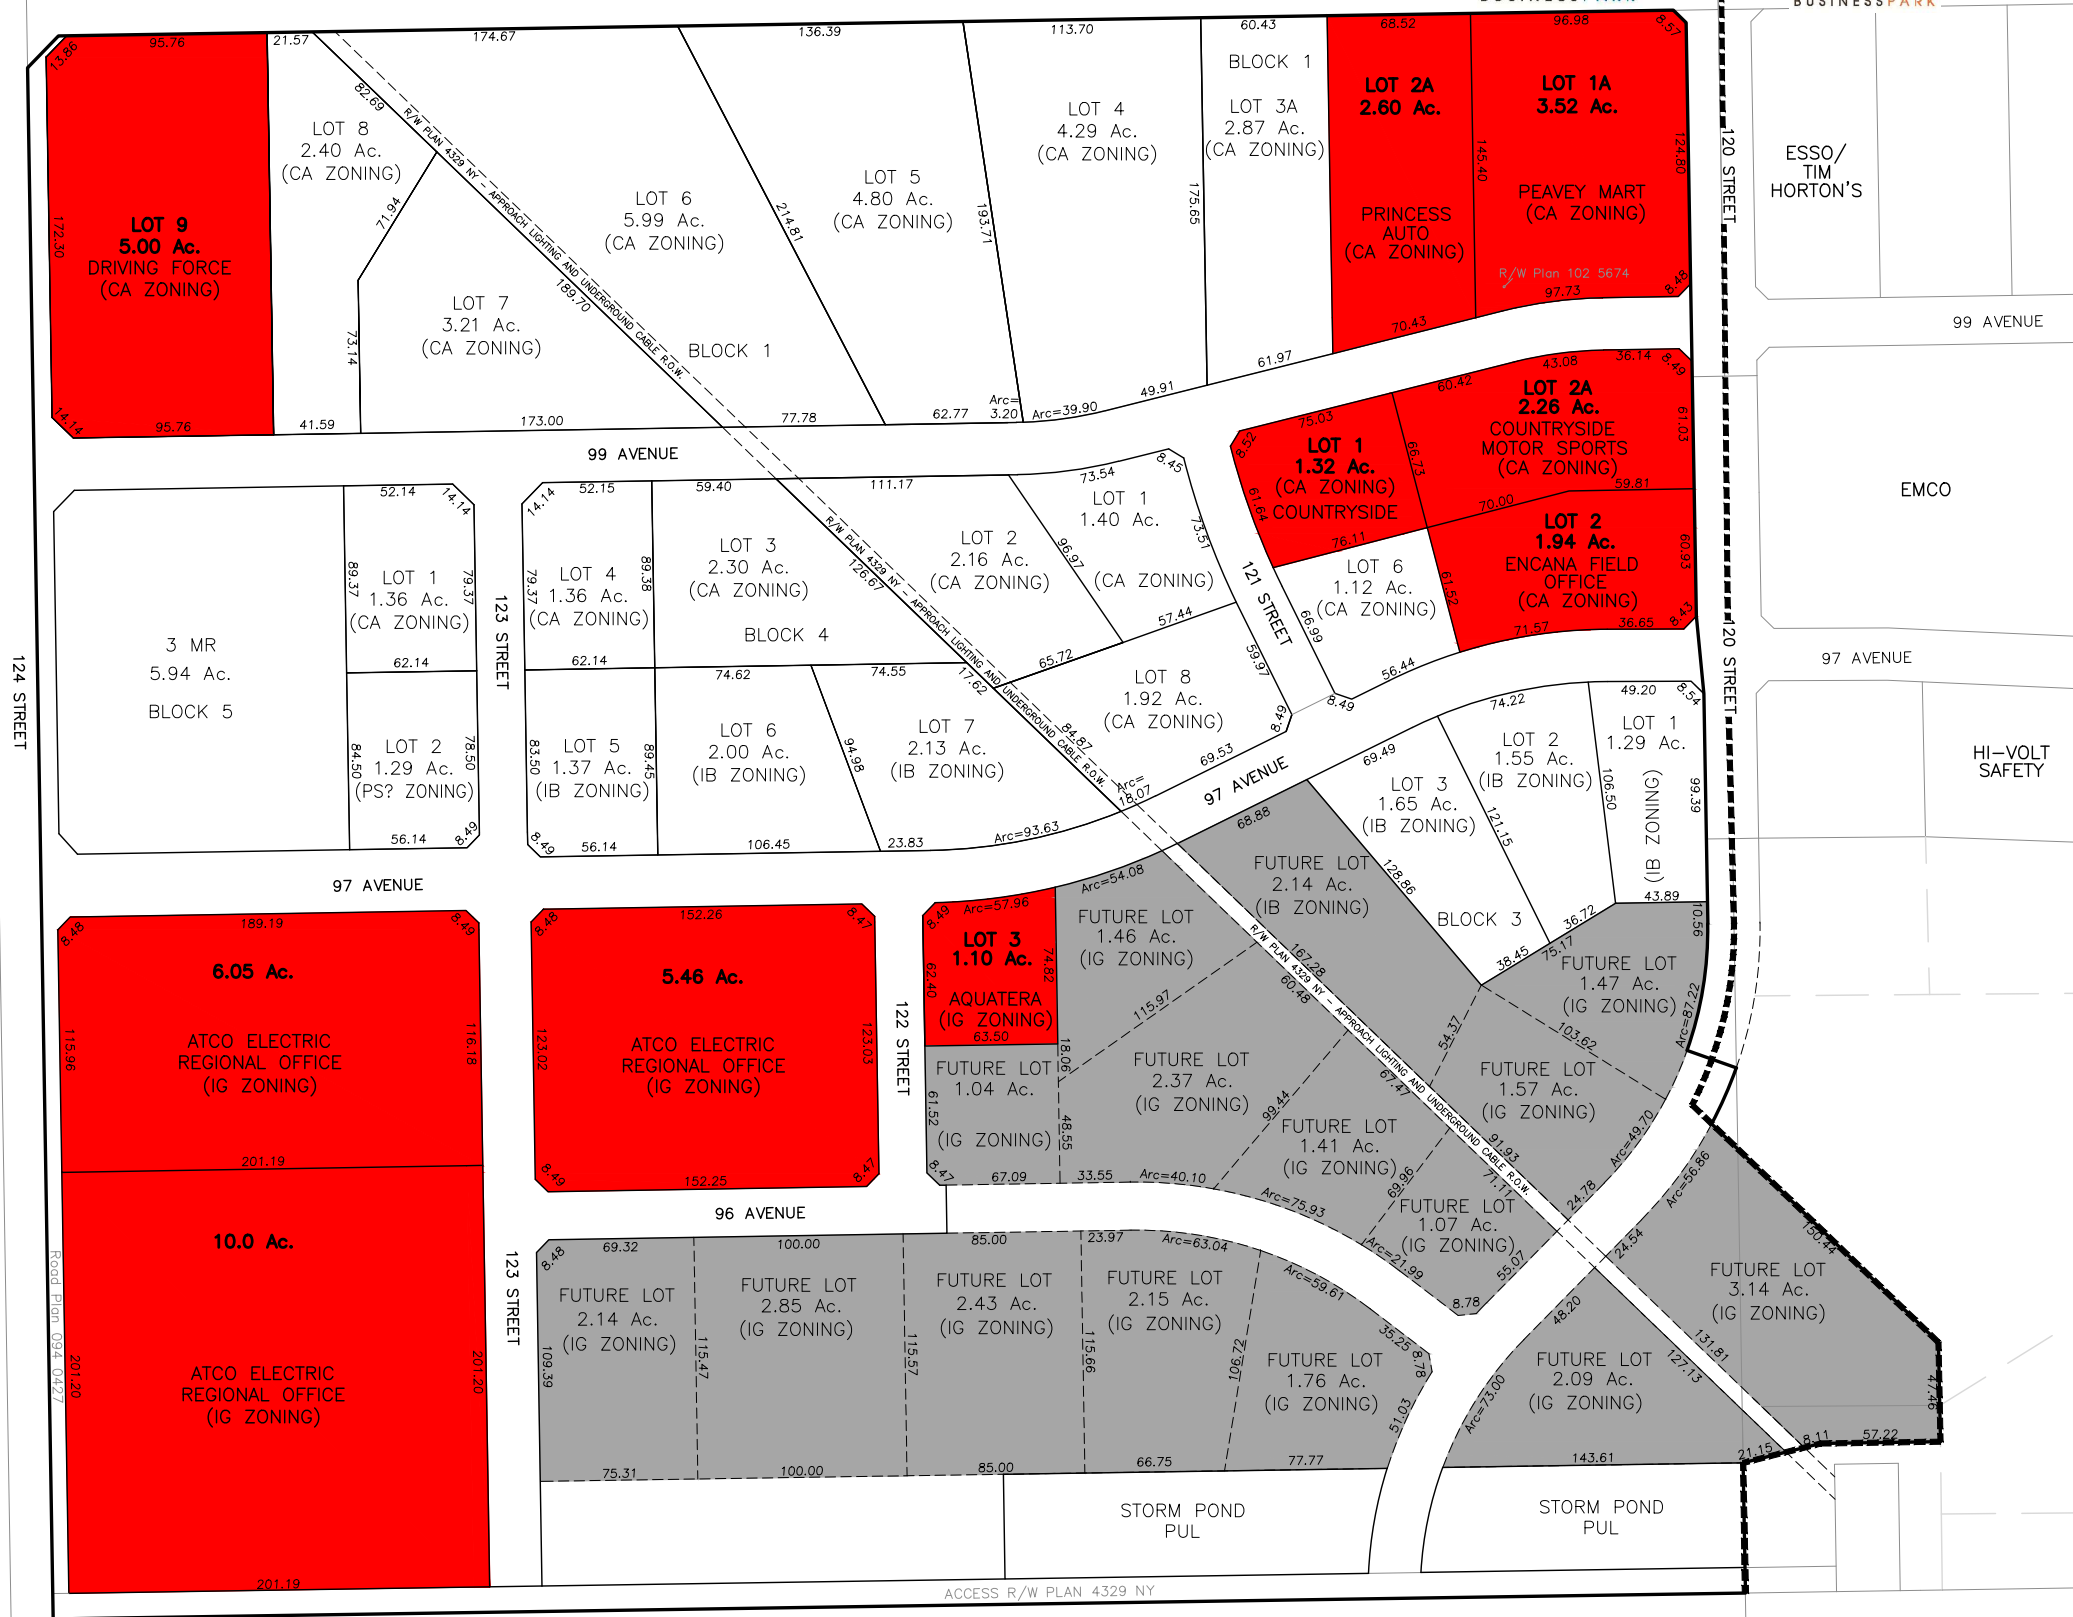

HIGHWAY 43

VISIONWEST BUSINESSPARK

- SOLD LOTS
- FUTURE LOTS

UNSHADED LOTS AVAILABLE FOR PURCHASE

ZONING CLASSIFICATIONS:

- CA - ARTERIAL COMMERTIAL
- IG - GENERAL INDUSTRIAL
- IB - INDUSTRIAL BUSINESS
- PS - PUBLIC SERVICE